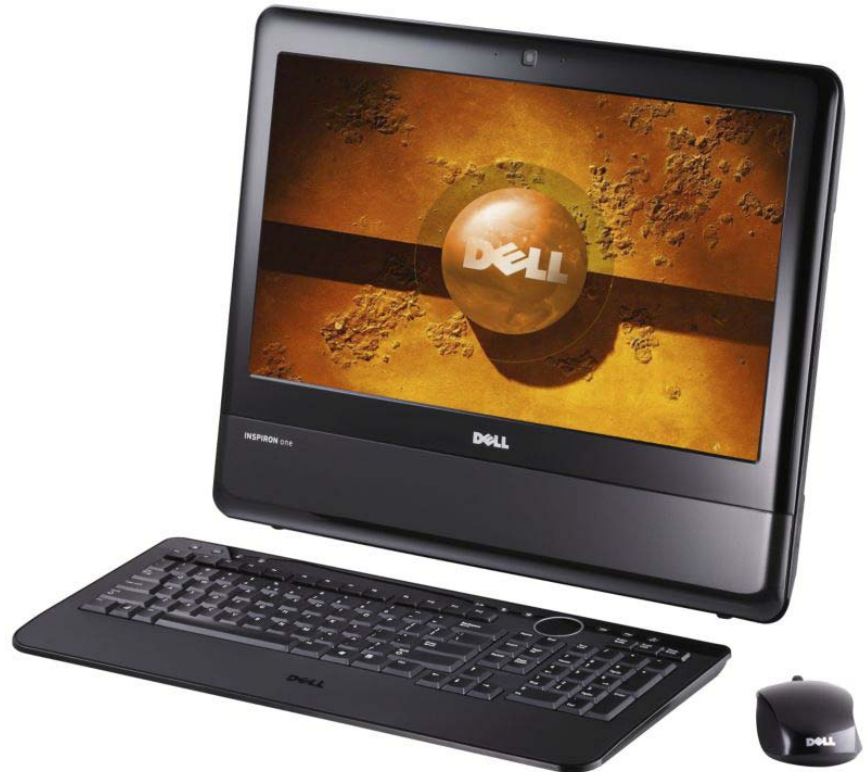

**DELL™**

### **DELL INSPIRON ONE 19**

Intel Dual Core E5400 2x2.7GHZ

18.5WXGA (1366x768) HD CrystalBright TFT

**4GB DDR2 800MHz UP to 8GB**

**640GB SATA 7200RPM**

LABELFLASH Dual Layer DVD±R/RW,

256MB PCI EXPRESS GRAPHICS

**1.3 Mpixels Webcam**

WI-FI 802,11b/g

8 in 1 Card Reader, 6xUSB, 1xVGA, 6xAudio, 1XRJ45

Dual 2W speakers on the side

**Genuine WINDOWS 7 HOME PREMIUM**

BRAND NEW OB-1 Year International Warranty

MOUSE AND KEYBOARD IS INCLUDED